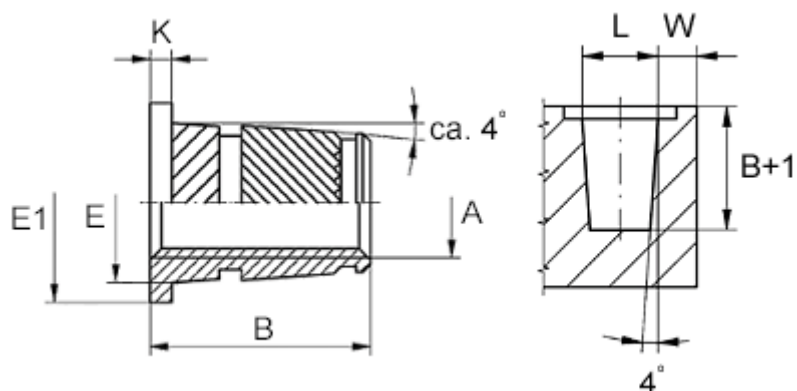

Article number: 12855100035800
Description: KLEE-coil 855 100 035.800
M3,5 Brass

Measures

Female thread A	= M3,5
Flange diameter E1	= 7.2
Flange height	= 0.8
Length B	= 6.8
Min distance to edge W	= 1.8
Outer diameter E	= 5.4
Recommended bore diameter W +0.1	= 5.2